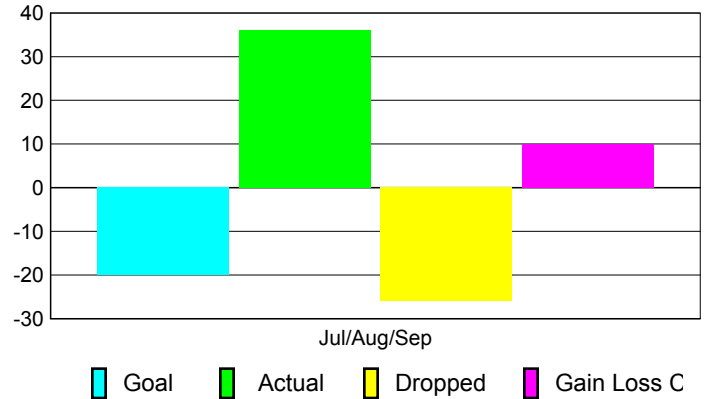

Membership Results 2010-2011

Goal, New, Dropped, Gain/Loss