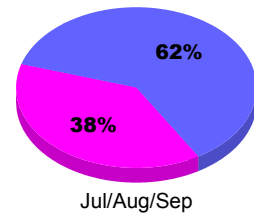

Membership Results
2010-2011

Membership
2009-2010

Month	Net Memb Goal	Actual New Memb	Actual Dropped Memb	Gain/Loss of Memb	Gain/Loss of Memb
Jul/Aug/Sep	-20	36	-26	10	-1
Totals	-20	36	-26	10	-1

Membership Results 2010-2011

Goal, New, Dropped, Gain/Loss

Comparison of Membership Gain/Loss

Current Year Compared to the Previous Year

Gender Comparison 2010-2011

■ Male ■ Female